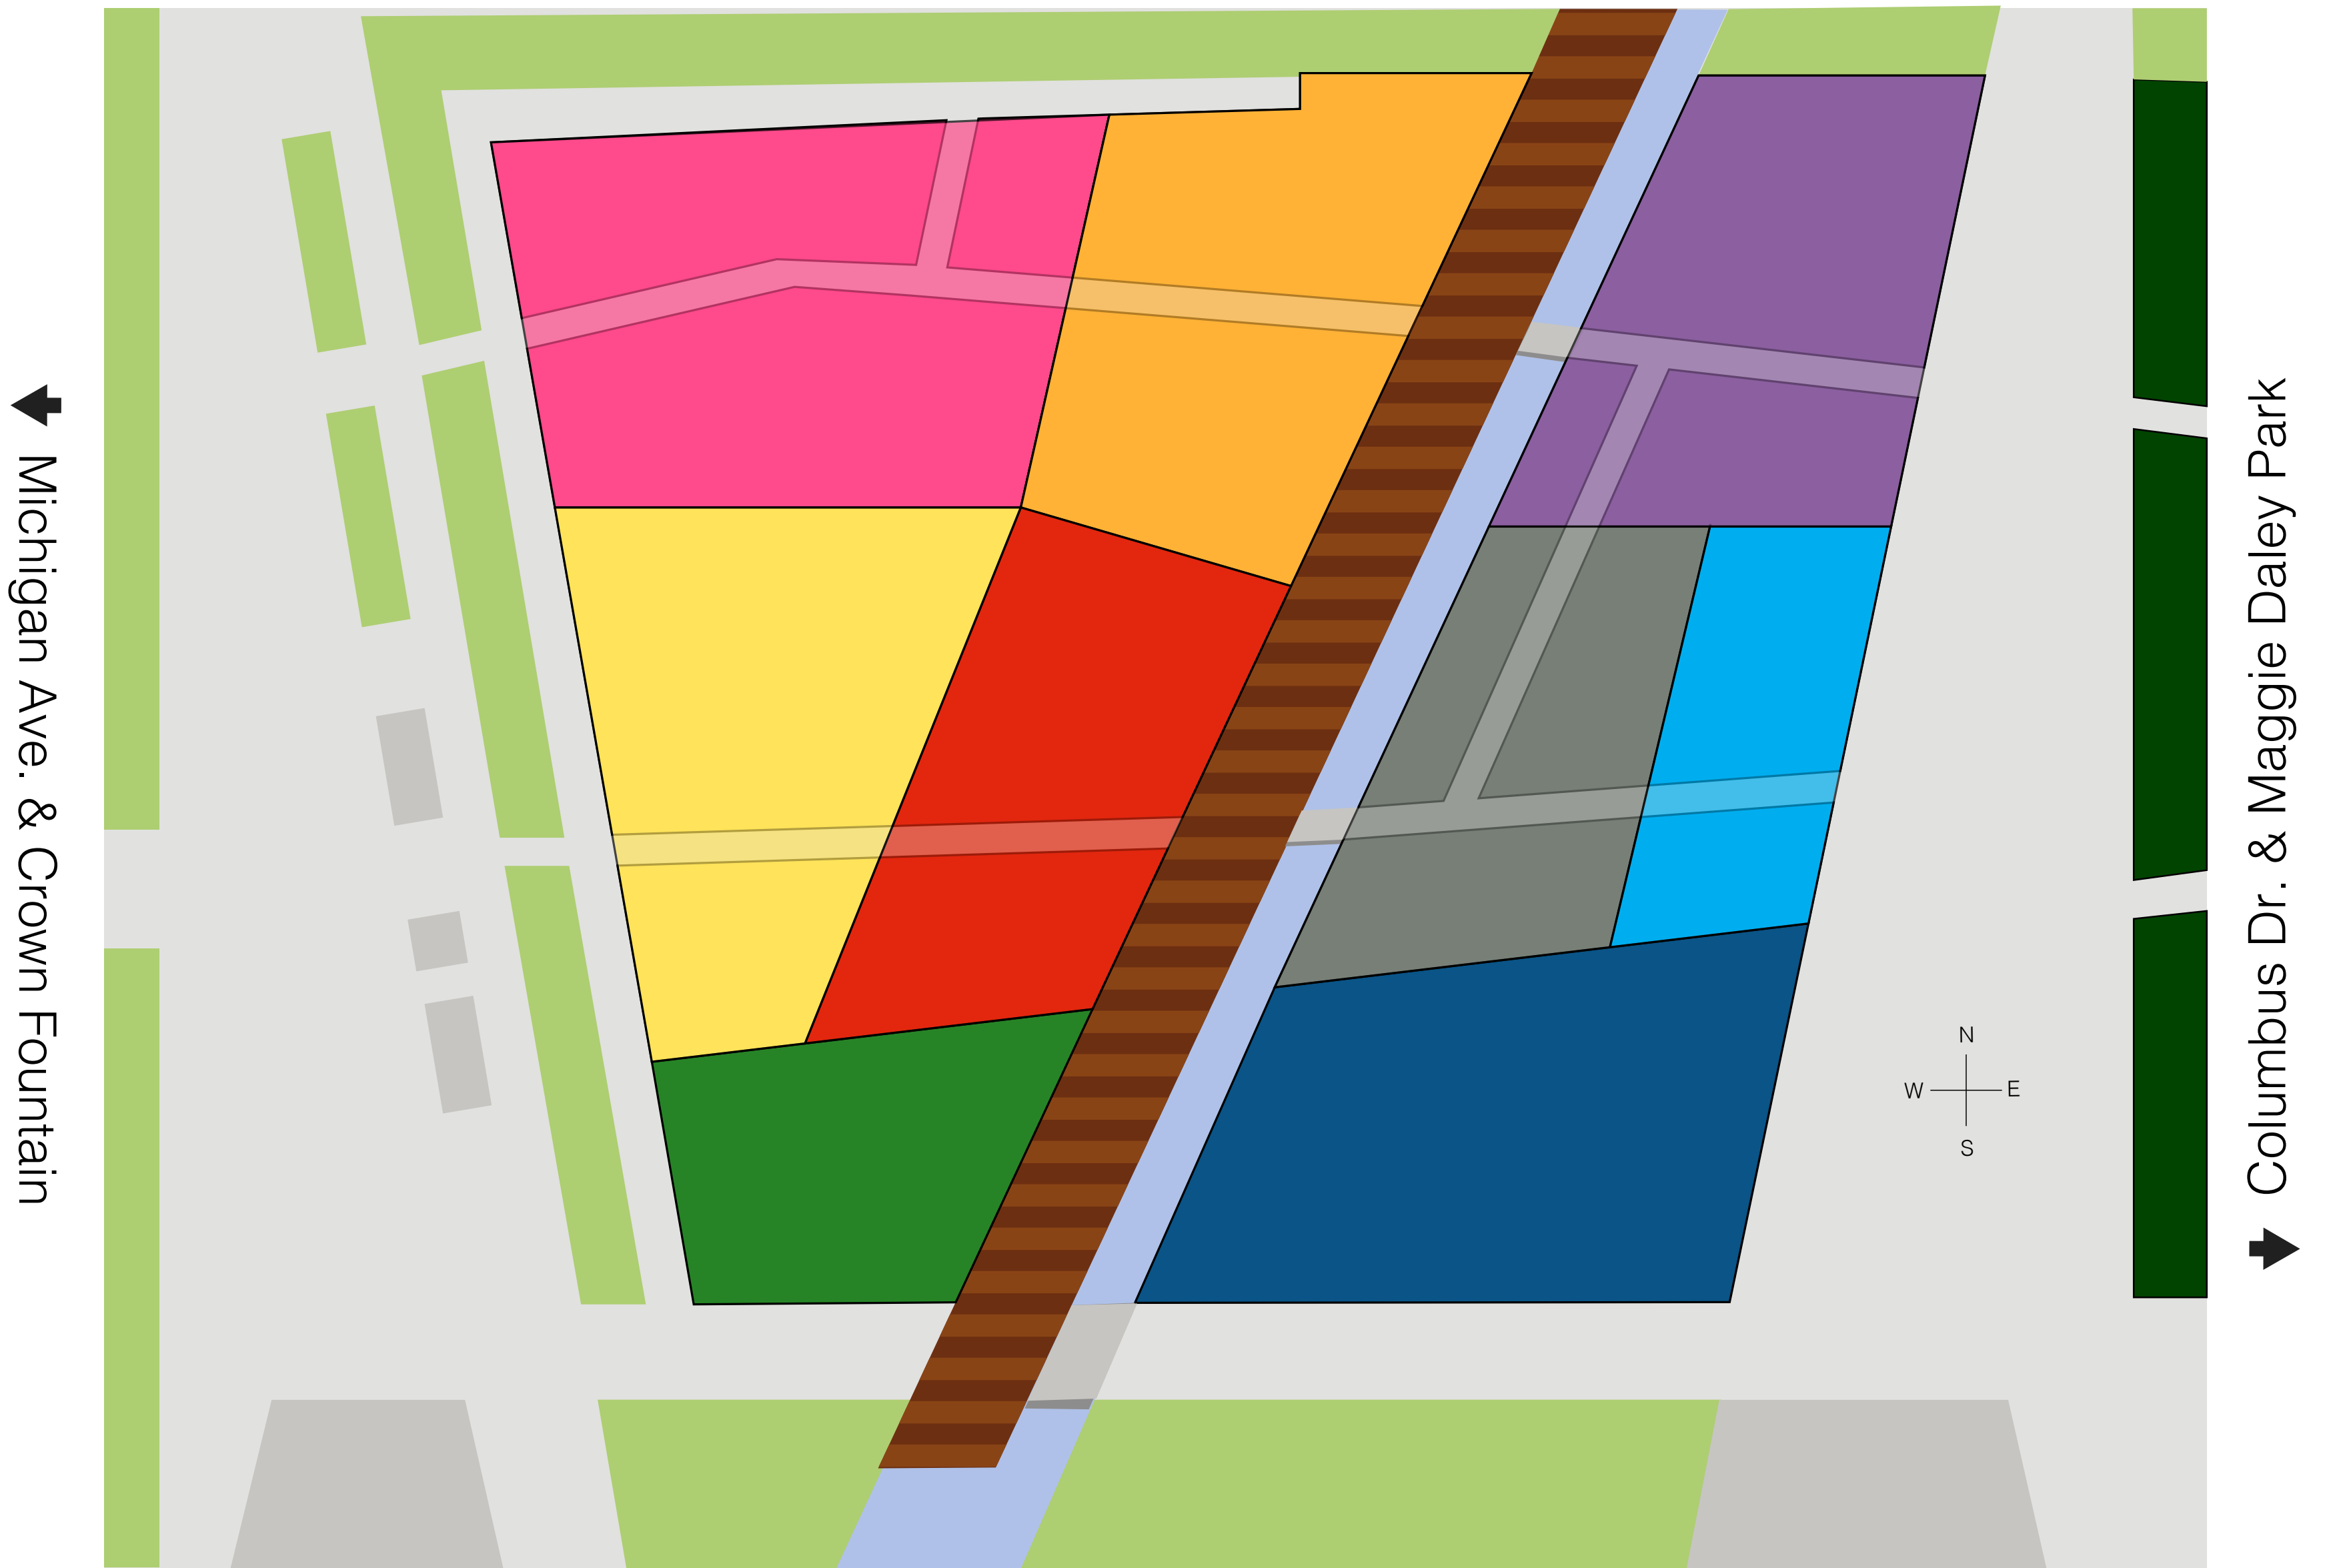

Lurie Garden Plant Location Map

↑ Randolph St. & Jay Pritzker Pavilion

↓ Monroe St. & Art Institute of Chicago

↓ Michigan Ave. & Crown Fountain

↓ Columbus Dr. & Maggie Daley Park