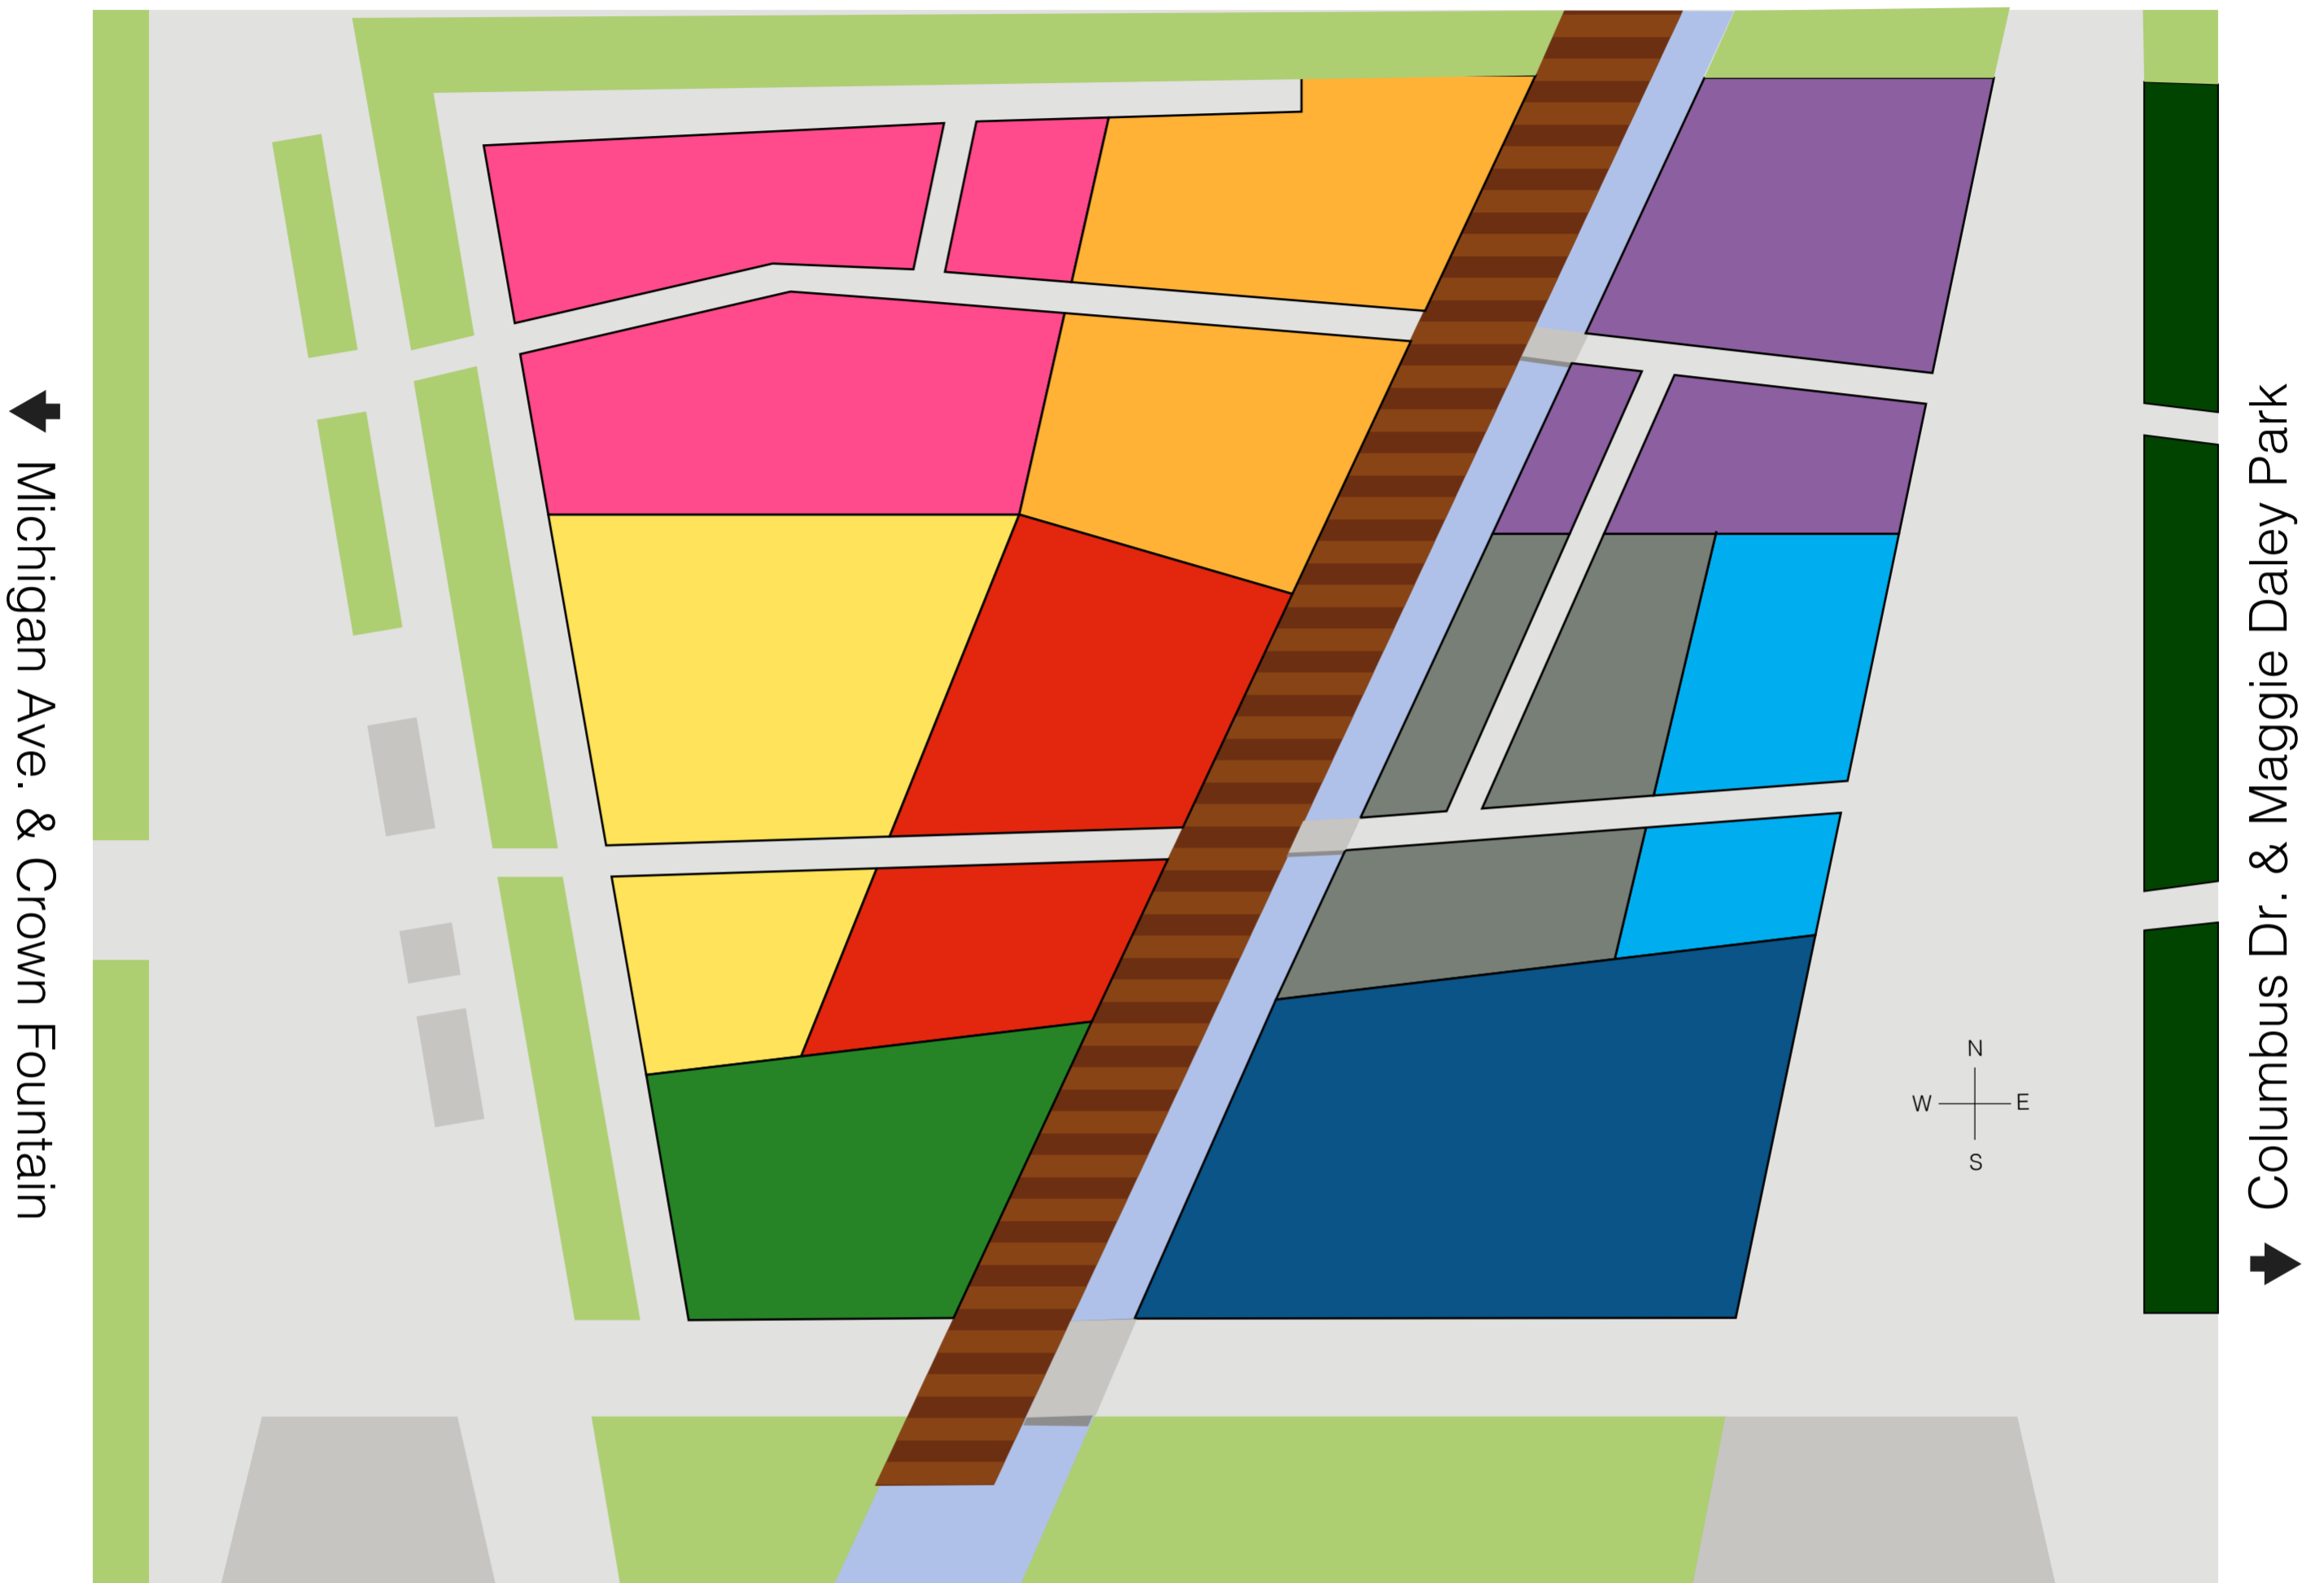

# Lurie Garden Plant Location Key

↑ Randolph St. & Jay Pritzker Pavilion

↓ Monroe St. & Art Institute of Chicago

	Northwest Light Plate		North Dark Plate
	Northeast Light Plate		Southwest Dark Plate
	Southwest Light Plate		Southeast Dark Plate
	Southeast Light Plate		East Dark Plate
	East Meadow		West Meadow